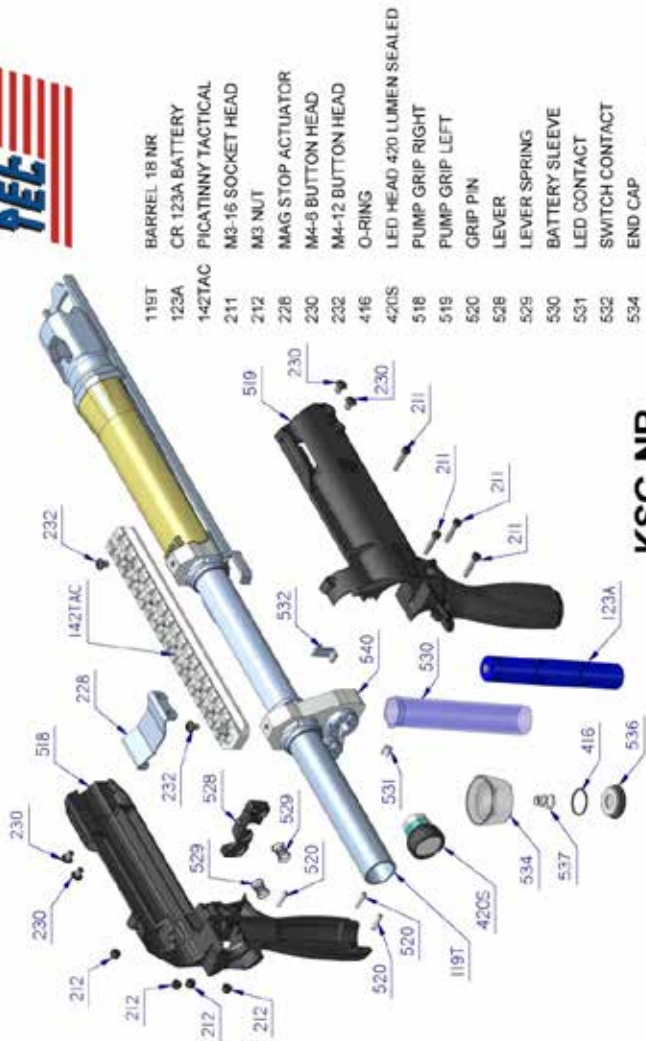

1505 Cox Road  
Cocoa FL 32926  
Phone: 1-800-515-9983  
Fax: 321-631-1169

[WWW.KELTECWEAPONS.COM](http://WWW.KELTECWEAPONS.COM)

SAFETY, INSTRUCTION and PARTS MANUAL **KSG-NR**

 Warning: Read this manual carefully before loading or using the KSG™-NR.

### KSG™-NR Specifications

Operating System	Pump Action
Capacity (Dual Magazines)	4+4+1 , 3" shells 5+5+1, 2.75" shells
Chamber	12-gauge 3.00" (76 mm)
Barrel Length	18.5" (470 mm)
Length of Pull	13.0" (330 mm)
Total Length	26.1" (663 mm)
Sight Rail	MIL-STD-1913 Picatinny Rail
Weight (unloaded)	6.8 lbs (3.1 Kg)
Light Lumens	420
Light Batteries	3 each: CR 123A Lithium 3volt

119T	BARREL 18 NR
123A	CR 123A BATTERY
142TAC	PICATINNY TACTICAL
211	M3-16 SOCKET HEAD
212	M3 NUT
228	MAG STOP ACTUATOR
230	M4-6 BUTTON HEAD
232	M4-12 BUTTON HEAD
416	O-RING
420S	LED HEAD 420 LUMEN SEALED
518	PUMP GRIP RIGHT
519	PUMP GRIP LEFT
520	GRIP PIN
528	LEVER
529	LEVER SPRING
530	BATTERY SLEEVE
531	LED CONTACT
532	SWITCH CONTACT
534	END CAP
536	BATTERY CAP
537	BATTERY COIL SPRING
540	MUZZLE FLATE TACTICAL