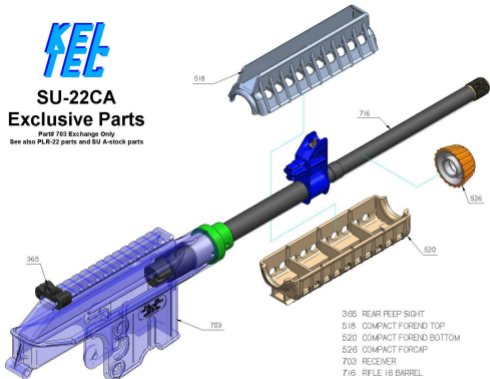

SU-22CA Exclusive Parts

Part# 703 Exchange Only
See also PLR-22 parts and SU A-stock parts

- 365 REAR PEEP SIGHT
- 518 COMPACT FOREND TOP
- 520 COMPACT FOREND BOTTOM
- 526 COMPACT FORCAP
- 703 RECEIVER
- 716 RIFLE 16 BARREL