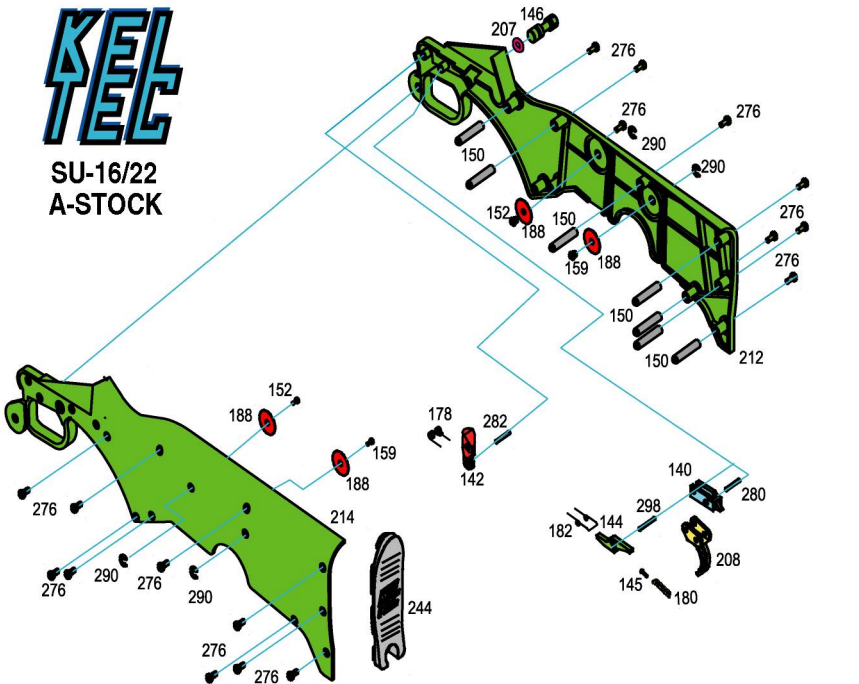

SU-22CA Exclusive Parts

Part# 703 Exchange Only
See also PLR-22 parts and SU A-stock parts

- 365 REAR PEEP SIGHT
- 518 COMPACT FOREND TOP
- 520 COMPACT FOREND BOTTOM
- 526 COMPACT FORCAP
- 703 RECEIVER
- 716 RIFLE 16 BARREL

K&E

SU-16/22 A-STOCK

140-TRIGGER BLOCK
142-HAMMER
144-SEAR
145-SEAR SPRING PIN
146-SAFETY
150-SPACER-16

152-MAG SNAP PIN-SHORT
159-MAG SNAP PIN-LONG
178-HAMMER SPRING
180-SEAR SPRING
182-TRIGGER SPRING
188-MAGAZINE SNAP SPRING

207-RED O'RING
208-TRIGGER
212-STOCK-RIGHT
214-STOCK-LEFT
216-RECEIVER SPACER

244-RECOIL PAD
276-RECEIVER SCREW
280-SEAR PIN
282-HAMMER AXIS
290-MAG SNAP E-RING
298-TRIGGER AXIS