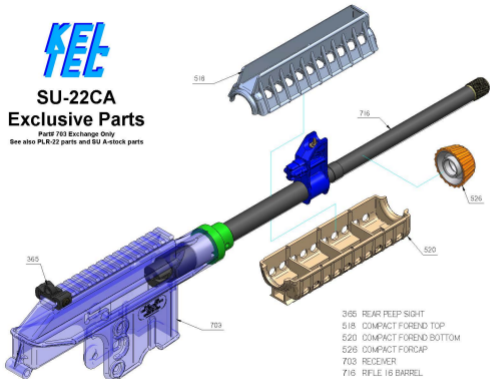

SU-22CA Exclusive Parts

Part# 703 Exchange Only
See also PLR-22 parts and SU A-stock parts

- 365 REAR PEEP SIGHT
- 518 COMPACT FOREND TOP
- 520 COMPACT FOREND BOTTOM
- 526 COMPACT FORCAP
- 703 RECEIVER
- 716 RIFLE 16 BARREL

K&E

SU-16/22 A-STOCK

140-TRIGGER BLOCK
142-HAMMER
144-SEAR
145-SEAR SPRING PIN
146-SAFETY
150-SPACER-16

152-MAG SNAP PIN-SHORT
159-MAG SNAP PIN-LONG
178-HAMMER SPRING
180-SEAR SPRING
182-TRIGGER SPRING
188-MAGAZINE SNAP SPRING

207-RED O'RING
208-TRIGGER
212-STOCK-RIGHT
214-STOCK-LEFT
216-RECEIVER SPACER

244-RECOIL PAD
276-RECEIVER SCREW
280-SEAR PIN
282-HAMMER AXIS
290-MAG SNAP E-RING
298-TRIGGER AXIS