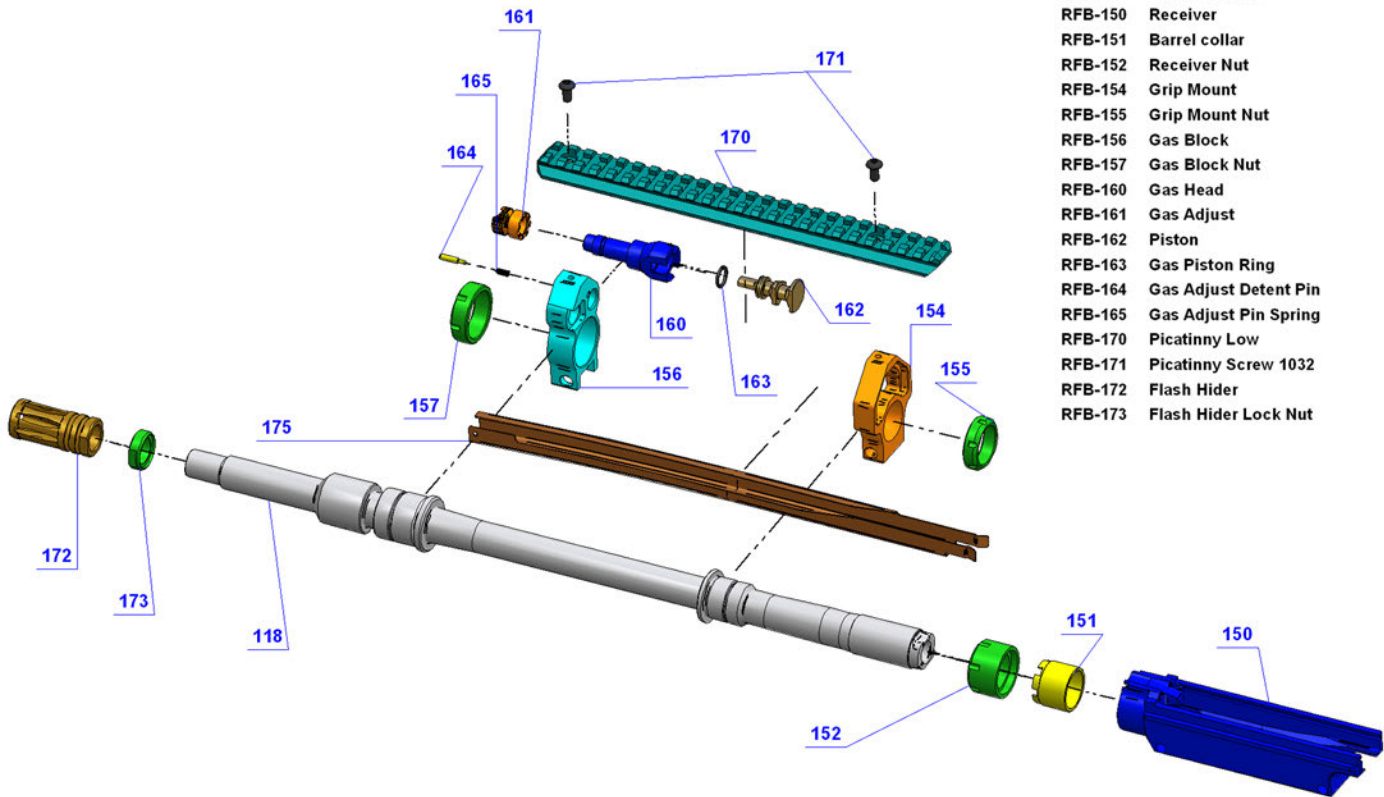

RFB 18 INCH BARREL PARTS LIST

- RFB-118 Barrel Carbine
- RFB-150 Receiver
- RFB-151 Barrel collar
- RFB-152 Receiver Nut
- RFB-154 Grip Mount
- RFB-155 Grip Mount Nut
- RFB-156 Gas Block
- RFB-157 Gas Block Nut
- RFB-160 Gas Head
- RFB-161 Gas Adjust
- RFB-162 Piston
- RFB-163 Gas Piston Ring
- RFB-164 Gas Adjust Detent Pin
- RFB-165 Gas Adjust Pin Spring
- RFB-170 Picatinny Low
- RFB-171 Picatinny Screw 1032
- RFB-172 Flash Hider
- RFB-173 Flash Hider Lock Nut

RFB OPERATING HANDLE & BOLT PARTS LIST

- RFB-346 Operating Handle
- RFB-348 Handle Molding
- RFB-350 Handle Snap
- RFB-351 Rivet

- RFB-302 Bolt
- RFB-304 Extractor Left
- RFB-305 Extractor Right
- RFB-306 Extractor Lift Spring
- RFB-308 Extractor Clamp Spring
- RFB-310 Firing Pin Spring
- RFB-312 Firing Pin
- RFB-314 Firing Pin Pin

- RFB-320 Carrier Channel Weldment
 RFB-329 Cam Pin Retainer Spring
 RFB-331 Cam Pin Retainer Spring Pin
 RFB-332 Cam Pin
 RFB-334 Spring Pin
 RFB-336 Recoil Spring Guide
 RFB-337 Recoil Spring
 RFB-338 Recoil Spring Nut
 RFB-340 Buffer Plate

RFB GRIP PARTS LIST

RFB-202L Pin Captor	RFB-212 Grip Left	RFB-232 Hammer Spring
RFB-202R Pin Captor	RFB-214 Grip Right	RFB-234 Hammer Spring Catch
RFB-203 Pin Captor Spring	RFB-216 Trigger	RFB-236 Sear Bar Pin
RFB-204 Pin Captor Washer	RFB-218 Hand Guard Right	RFB-238 Safety
RFB-206L Mid Pin Captor	RFB-219 Hand Guard Left	RFB-239 Safety Lever Screw
RFB-206R Mid Pin Captor	RFB-222 Hammer	RFB-240 Safety Snap
RFB-207 Hand Guard Captive Pin	RFB-225 Hammer Axis	RFB-242 Disconnector
RFB-208 Mid Pin	RFB-228 SHM-12 Ring	RFB-244 Sear
RFB-209 Frame Pin	RFB-226 Hammer Bar	RFB-245 Sear Spring
RFB-210L Safety Lever Left	RFB-228 Hammer Bar Pin	RFB-246 Trigger Axis
RFB-210R Safety Lever Right	RFB-230 Sear Bar	RFB-248 Trigger Bar