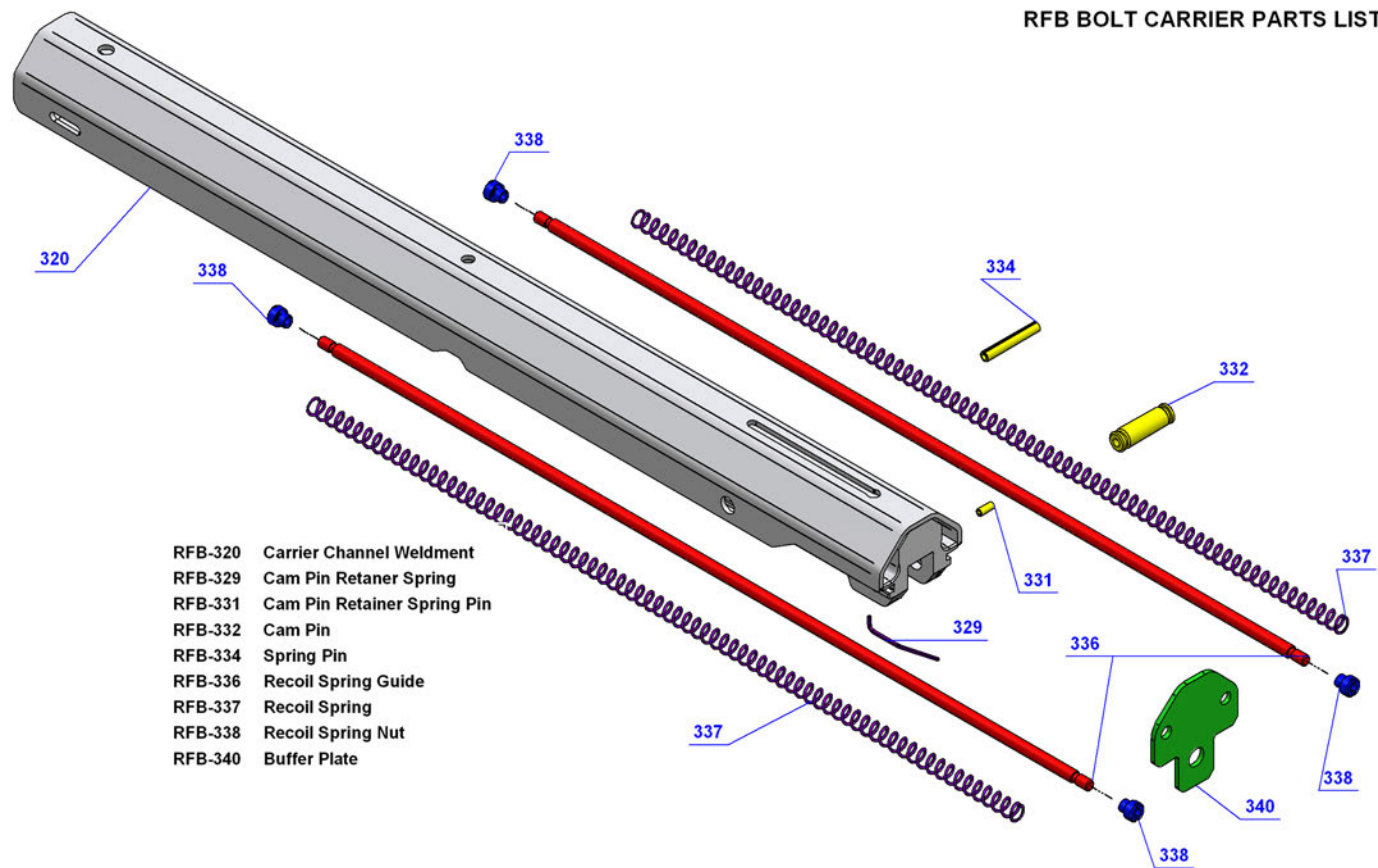

RFB 18 INCH BARREL PARTS LIST

- RFB-118 Barrel Carbine
- RFB-150 Receiver
- RFB-151 Barrel collar
- RFB-152 Receiver Nut
- RFB-154 Grip Mount
- RFB-155 Grip Mount Nut
- RFB-156 Gas Block
- RFB-157 Gas Block Nut
- RFB-160 Gas Head
- RFB-161 Gas Adjust
- RFB-162 Piston
- RFB-163 Gas Piston Ring
- RFB-164 Gas Adjust Detent Pin
- RFB-165 Gas Adjust Pin Spring
- RFB-170 Picatinny Low
- RFB-171 Picatinny Screw 1032
- RFB-172 Flash Hider
- RFB-173 Flash Hider Lock Nut

RFB OPERATING HANDLE & BOLT PARTS LIST

- RFB-346 Operating Handle
- RFB-348 Handle Molding
- RFB-350 Handle Snap
- RFB-351 Rivet

- RFB-302 Bolt
- RFB-304 Extractor Left
- RFB-305 Extractor Right
- RFB-306 Extractor Lift Spring
- RFB-308 Extractor Clamp Spring
- RFB-310 Firing Pin Spring
- RFB-312 Firing Pin
- RFB-314 Firing Pin Pin

- RFB-320 Carrier Channel Weldment
 RFB-329 Cam Pin Retainer Spring
 RFB-331 Cam Pin Retainer Spring Pin
 RFB-332 Cam Pin
 RFB-334 Spring Pin
 RFB-336 Recoil Spring Guide
 RFB-337 Recoil Spring
 RFB-338 Recoil Spring Nut
 RFB-340 Buffer Plate