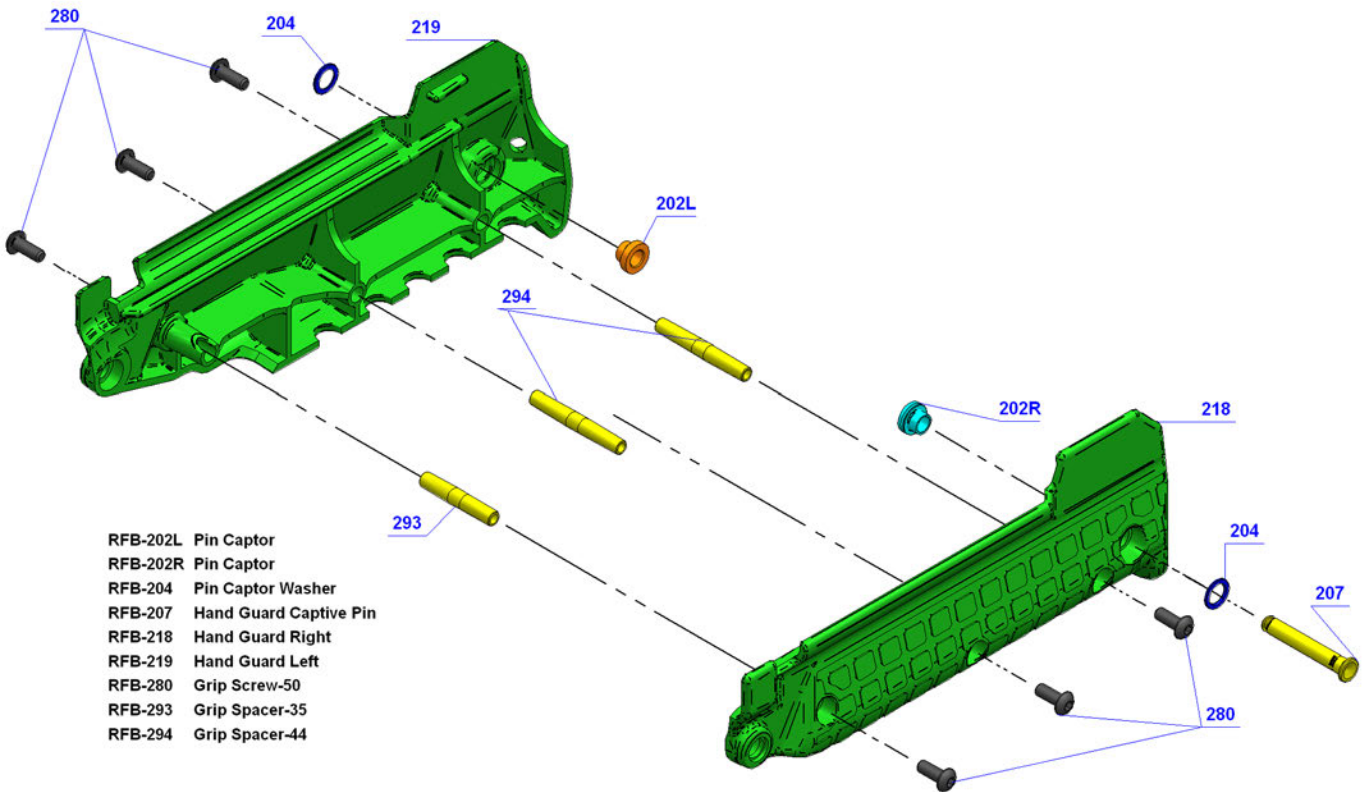

RFB HANDGUARD PARTS LIST

- RFB-202L Pin Captor
- RFB-202R Pin Captor
- RFB-204 Pin Captor Washer
- RFB-207 Hand Guard Captive Pin
- RFB-218 Hand Guard Right
- RFB-219 Hand Guard Left
- RFB-280 Grip Screw-50
- RFB-293 Grip Spacer-35
- RFB-294 Grip Spacer-44