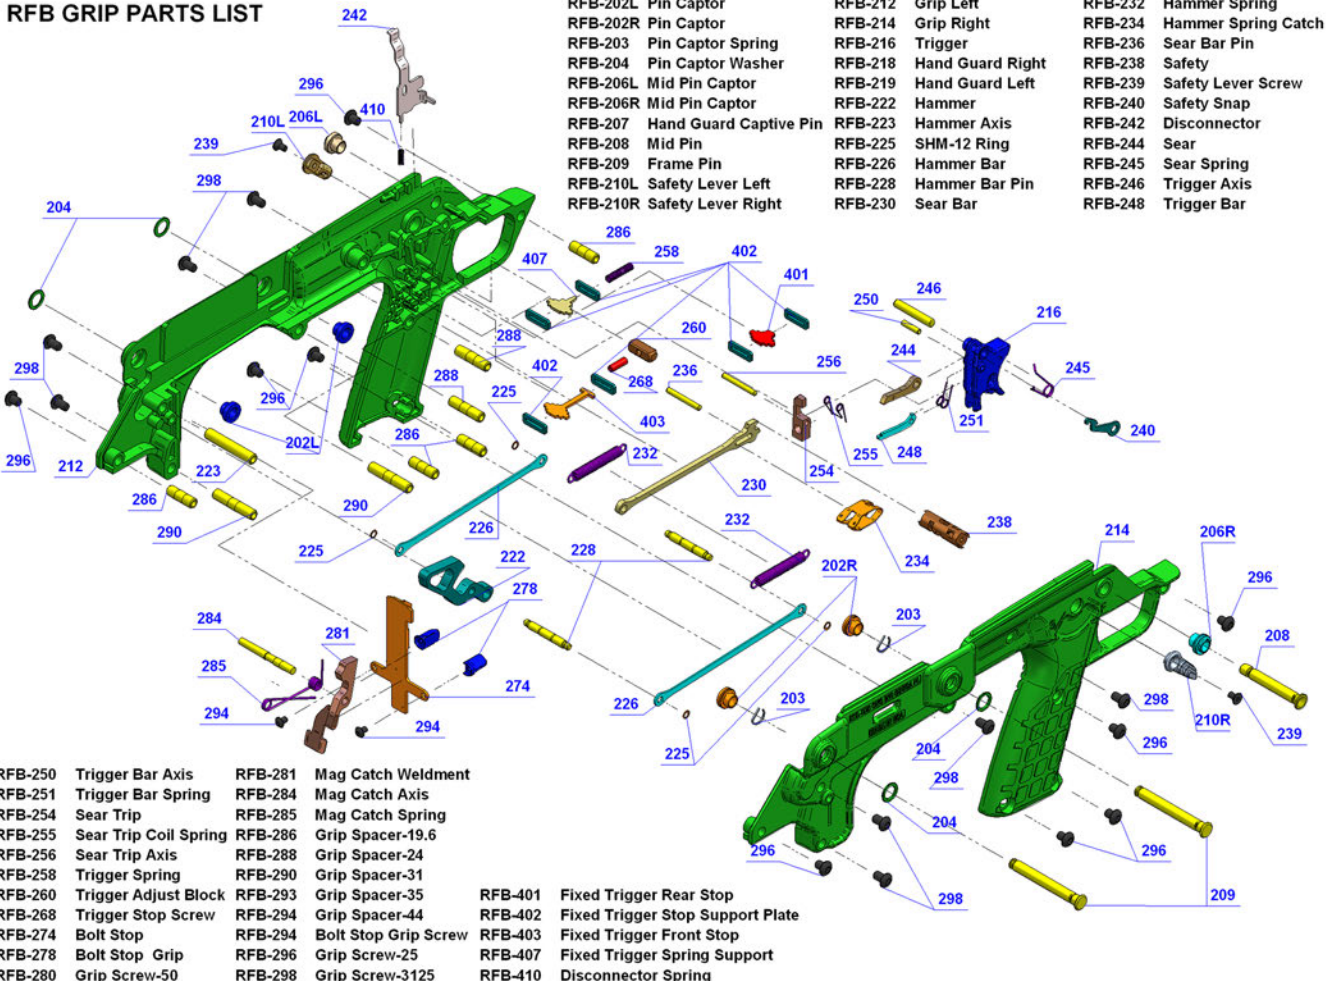

RFB 18 INCH BARREL PARTS LIST

- RFB-118 Barrel Carbine
- RFB-150 Receiver
- RFB-151 Barrel collar
- RFB-152 Receiver Nut
- RFB-154 Grip Mount
- RFB-155 Grip Mount Nut
- RFB-156 Gas Block
- RFB-157 Gas Block Nut
- RFB-160 Gas Head
- RFB-161 Gas Adjust
- RFB-162 Piston
- RFB-163 Gas Piston Ring
- RFB-164 Gas Adjust Detent Pin
- RFB-165 Gas Adjust Pin Spring
- RFB-170 Picatinny Low
- RFB-171 Picatinny Screw 1032
- RFB-172 Flash Hider
- RFB-173 Flash Hider Lock Nut

RFB OPERATING HANDLE & BOLT PARTS LIST

- RFB-346 Operating Handle
- RFB-348 Handle Molding
- RFB-350 Handle Snap
- RFB-351 Rivet

- RFB-302 Bolt
- RFB-304 Extractor Left
- RFB-305 Extractor Right
- RFB-306 Extractor Lift Spring
- RFB-308 Extractor Clamp Spring
- RFB-310 Firing Pin Spring
- RFB-312 Firing Pin
- RFB-314 Firing Pin Pin

- RFB-320 Carrier Channel Weldment
 RFB-329 Cam Pin Retainer Spring
 RFB-331 Cam Pin Retainer Spring Pin
 RFB-332 Cam Pin
 RFB-334 Spring Pin
 RFB-336 Recoil Spring Guide
 RFB-337 Recoil Spring
 RFB-338 Recoil Spring Nut
 RFB-340 Buffer Plate

RFB GRIP PARTS LIST

RFB-202L Pin Captor	RFB-212 Grip Left	RFB-232 Hammer Spring
RFB-202R Pin Captor	RFB-214 Grip Right	RFB-234 Hammer Spring Catch
RFB-203 Pin Captor Spring	RFB-216 Trigger	RFB-236 Sear Bar Pin
RFB-204 Pin Captor Washer	RFB-218 Hand Guard Right	RFB-238 Safety
RFB-206L Mid Pin Captor	RFB-219 Hand Guard Left	RFB-239 Safety Lever Screw
RFB-206R Mid Pin Captor	RFB-222 Hammer	RFB-240 Safety Snap
RFB-207 Hand Guard Captive Pin	RFB-225 Hammer Axis	RFB-242 Disconnector
RFB-208 Mid Pin	RFB-228 SHM-12 Ring	RFB-244 Sear
RFB-209 Frame Pin	RFB-226 Hammer Bar	RFB-245 Sear Spring
RFB-210L Safety Lever Left	RFB-228 Hammer Bar Pin	RFB-246 Trigger Axis
RFB-210R Safety Lever Right	RFB-230 Sear Bar	RFB-248 Trigger Bar