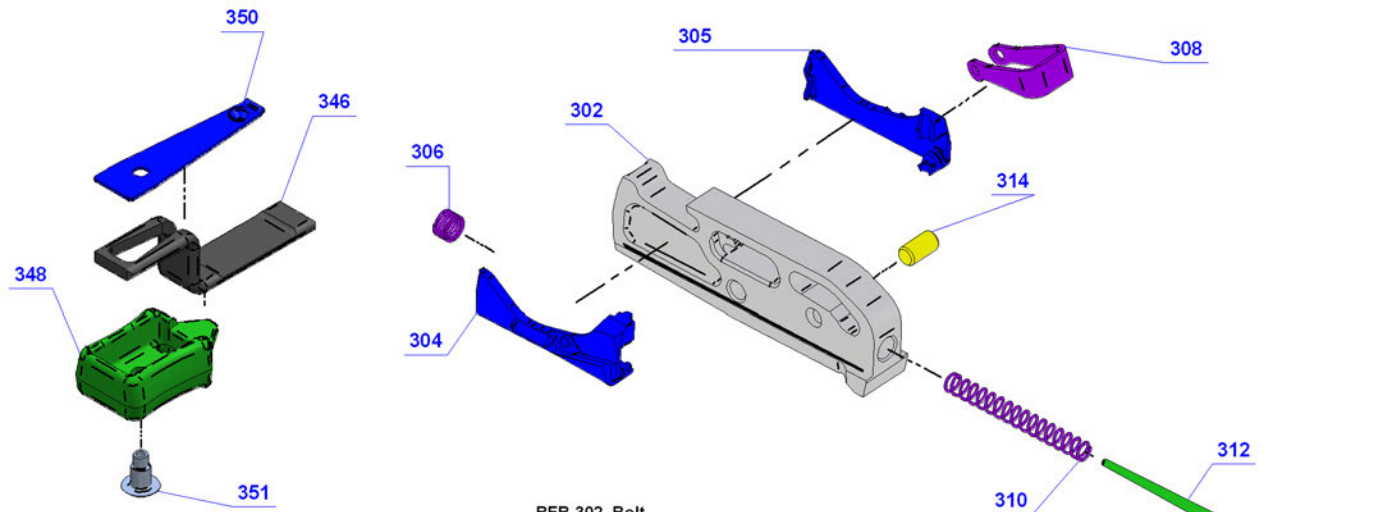

RFB 18 INCH BARREL PARTS LIST

- RFB-118 Barrel Carbine
- RFB-150 Receiver
- RFB-151 Barrel collar
- RFB-152 Receiver Nut
- RFB-154 Grip Mount
- RFB-155 Grip Mount Nut
- RFB-156 Gas Block
- RFB-157 Gas Block Nut
- RFB-160 Gas Head
- RFB-161 Gas Adjust
- RFB-162 Piston
- RFB-163 Gas Piston Ring
- RFB-164 Gas Adjust Detent Pin
- RFB-165 Gas Adjust Pin Spring
- RFB-170 Picatinny Low
- RFB-171 Picatinny Screw 1032
- RFB-172 Flash Hider
- RFB-173 Flash Hider Lock Nut

RFB OPERATING HANDLE & BOLT PARTS LIST

- RFB-346 Operating Handle
- RFB-348 Handle Molding
- RFB-350 Handle Snap
- RFB-351 Rivet

- RFB-302 Bolt
- RFB-304 Extractor Left
- RFB-305 Extractor Right
- RFB-306 Extractor Lift Spring
- RFB-308 Extractor Clamp Spring
- RFB-310 Firing Pin Spring
- RFB-312 Firing Pin
- RFB-314 Firing Pin Pin

- RFB-320 Carrier Channel Weldment
 RFB-329 Cam Pin Retainer Spring
 RFB-331 Cam Pin Retainer Spring Pin
 RFB-332 Cam Pin
 RFB-334 Spring Pin
 RFB-336 Recoil Spring Guide
 RFB-337 Recoil Spring
 RFB-338 Recoil Spring Nut
 RFB-340 Buffer Plate

RFB GRIP PARTS LIST

RFB-202L Pin Captor	RFB-212 Grip Left	RFB-232 Hammer Spring
RFB-202R Pin Captor	RFB-214 Grip Right	RFB-234 Hammer Spring Catch
RFB-203 Pin Captor Spring	RFB-216 Trigger	RFB-236 Sear Bar Pin
RFB-204 Pin Captor Washer	RFB-218 Hand Guard Right	RFB-238 Safety
RFB-206L Mid Pin Captor	RFB-219 Hand Guard Left	RFB-239 Safety Lever Screw
RFB-206R Mid Pin Captor	RFB-222 Hammer	RFB-240 Safety Snap
RFB-207 Hand Guard Captive Pin	RFB-225 Hammer Axis	RFB-242 Disconnector
RFB-208 Mid Pin	RFB-228 SHM-12 Ring	RFB-244 Sear
RFB-209 Frame Pin	RFB-226 Hammer Bar	RFB-245 Sear Spring
RFB-210L Safety Lever Left	RFB-228 Hammer Bar Pin	RFB-246 Trigger Axis
RFB-210R Safety Lever Right	RFB-230 Sear Bar	RFB-248 Trigger Bar